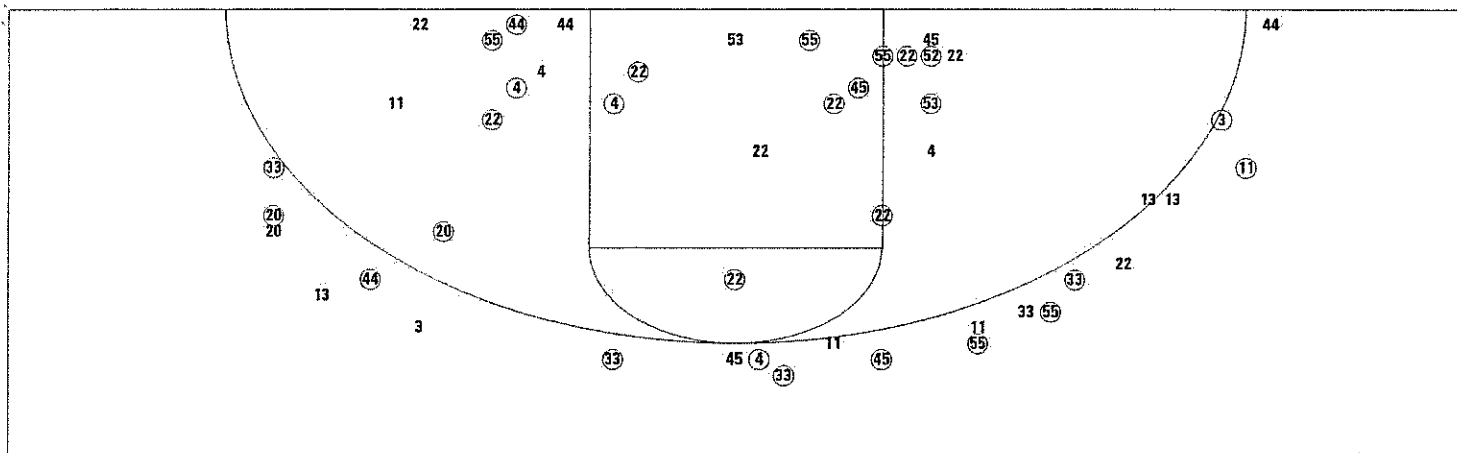

Azusa Pacific University Basketball - TEAM SHOT CHART for the Azusa Pacific

Azusa Pacific vs. Bethany

DATE: 01/06/1999 TIME: 7:30 p.m. SITE: Azusa, CA